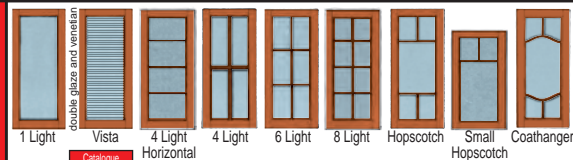

STOCK SASHES

X - sliding	O - Fixed	2 SASHES (1 SLIDING)		140mm frame - vista 160mm frame											
		Height x Width	Type	1 Light	Vista	4 Light Horizontal	4 Light	6 Light	8 Light	Hopscotch	Small Hopscotch	Coathanger	Extra for protection screens	Extra for fixed insect screens	
XO	2 SASHES (1 SLIDING)	580 x 1083	xo	$1326	N/A	N/A	N/A	N/A	N/A	N/A	N/A	N/A	$302	$136	
		530 x 1683	xo	$1581	N/A	N/A	N/A	N/A	N/A	N/A	N/A	N/A	$416	$166	
		980 x 863	xo	$1378	N/A	N/A	$1409	N/A	N/A	N/A	N/A	$1474	N/A	$388	$176
		980 x 1163	xo	$1611	N/A	N/A	$1679	N/A	N/A	N/A	N/A	$1738	N/A	$451	$208
		1180 x 863	xo	$1451	$1526	$1487	$1487	$1536	$1536	$1536	N/A	$1618	$450	$186	
		1180 x 963	xo	$1518	N/A	N/A	N/A	N/A	N/A	N/A	N/A	N/A	N/A	$450	$201
		1180 x 1163	xo	$1611	$1685	$1640	$1640	$1679	$1679	$1679	N/A	$1754	$527	$223	
		1180 x 1503	xo	$1813	N/A	N/A	N/A	N/A	N/A	N/A	N/A	N/A	N/A	$679	$260
		1180 x 1803	xo	$1978	N/A	N/A	N/A	N/A	N/A	N/A	N/A	N/A	N/A	$831	$293
		1480 x 1493	xo	$1875	N/A	N/A	N/A	N/A	N/A	N/A	N/A	N/A	N/A	$829	$291
OXO	3 SASHES (1 SLIDING)	580 x 1615	oxo	$1720	N/A	N/A	N/A	N/A	N/A	N/A	N/A	N/A	$302	$136	
		530 x 2515	oxo	$2114	N/A	N/A	N/A	N/A	N/A	N/A	N/A	N/A	$416	$166	
		980 x 1285	oxo	$1758	N/A	N/A	$1801	N/A	N/A	N/A	N/A	$1876	N/A	$388	$176
		980 x 1735	oxo	$2104	N/A	N/A	$2206	N/A	N/A	N/A	N/A	$2296	N/A	$451	$208
		1180 x 1285	oxo	$1838	$2008	$1891	$1891	$1967	$1967	$1967	N/A	$2091	$450	$186	
		1180 x 1435	oxo	$1941	N/A	N/A	N/A	N/A	N/A	N/A	N/A	N/A	$450	$201	
		1180 x 1735	oxo	$2083	$2248	$2125	$2125	$2183	$2183	$2183	N/A	$2297	$527	$223	
		1180 x 2245	oxo	$2382	N/A	N/A	N/A	N/A	N/A	N/A	N/A	N/A	$679	$260	
		1180 x 2695	oxo	$2649	N/A	N/A	N/A	N/A	N/A	N/A	N/A	N/A	$831	$293	
		1480 x 2225	oxo	$2443	N/A	N/A	N/A	N/A	N/A	N/A	N/A	N/A	$829	$291	
XXO	3 SASHES (2 SLIDING)	580 x 1570	xxo	$2622	N/A	N/A	N/A	N/A	N/A	N/A	N/A	N/A	$493	$192	
		530 x 2470	xxo	$3258	N/A	N/A	N/A	N/A	N/A	N/A	N/A	N/A	$776	$259	
		980 x 1240	xxo	$2592	N/A	N/A	$2620	N/A	N/A	N/A	N/A	$2714	N/A	$644	$259
		980 x 1690	xxo	$3052	N/A	N/A	$3136	N/A	N/A	N/A	N/A	$3249	N/A	$770	$323
		1180 x 1240	xxo	$2683	$2900	$2735	$2735	$2813	$2813	$2813	N/A	$2935	$754	$276	
		1180 x 1390	xxo	$2825	N/A	N/A	N/A	N/A	N/A	N/A	N/A	N/A	$831	$292	
		1180 x 1690	xxo	$3042	$3281	$3089	$3089	$3148	$3148	$3148	N/A	$3261	$983	$347	
		1180 x 2200	xxo	$3488	N/A	N/A	N/A	N/A	N/A	N/A	N/A	N/A	$1212	$427	
		1180 x 2650	xxo	$3870	N/A	N/A	N/A	N/A	N/A	N/A	N/A	N/A	$1468	$501	
		1480 x 2180	xxo	$3563	N/A	N/A	N/A	N/A	N/A	N/A	N/A	N/A	$1496	$496	
OXXO	4 SASHES (2 SLIDING)	580 x 2102	oxxo	$2490	N/A	N/A	N/A	N/A	N/A	N/A	N/A	N/A	$493	$192	
		530 x 3302	oxxo	$3026	N/A	N/A	N/A	N/A	N/A	N/A	N/A	N/A	$776	$259	
		980 x 1662	oxxo	$2511	N/A	N/A	$2569	N/A	N/A	N/A	N/A	$2679	N/A	$644	$259
		980 x 2262	oxxo	$2973	N/A	N/A	$3107	N/A	N/A	N/A	N/A	$3230	N/A	$770	$323
		1180 x 1662	oxxo	$2598	$2784	$2675	$2675	$2779	$2779	$2779	N/A	$2946	$754	$276	
		1180 x 1862	oxxo	$2733	N/A	N/A	N/A	N/A	N/A	N/A	N/A	N/A	$831	$292	
		1180 x 2262	oxxo	$2922	$3104	$2984	$2984	$3067	$3067	$3067	N/A	$3216	$983	$347	
		1180 x 2942	oxxo	$3330	N/A	N/A	N/A	N/A	N/A	N/A	N/A	N/A	$1212	$427	
		1180 x 3542	oxxo	$3690	N/A	N/A	N/A	N/A	N/A	N/A	N/A	N/A	$1468	$501	
		1480 x 2922	oxxo	$3401	N/A	N/A	N/A	N/A	N/A	N/A	N/A	N/A	$1496	$496