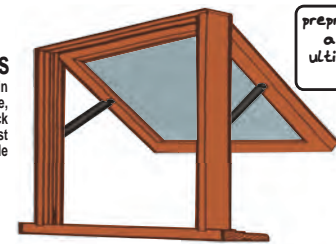

GAS STRUT HOPPERS

preprimed windows cost a little more but ultimately save you time + money

frame size height x width	sill options	price		fitted retractable screens
		black strut	ss strut	
1200 x 1500	with sill	$2298	$2455	$900
1200 x 1800	with sill	$2523	$2680	$1121
1188 x 1500	servery	$2547	$2704	$900
1188 x 1800	servery	$2845	$3003	$1121
1150 x 1500	no sill	$2136	$2294	$900
1150 x 1800	no sill	$2331	$2489	$1121

CAN I HAVE A SERVERY SILL?

A 360mm wide x 38mm thick Surian cedar servery can be installed where the window is not exposed to weather and not in a bushfire zone. Serveries finish flush with the inside edge of the jamb leaving a 220mm unsupported exterior protrusion. Where no sill or a servery sill is provided a brush seal will be fitted to the underside of the window sashes.