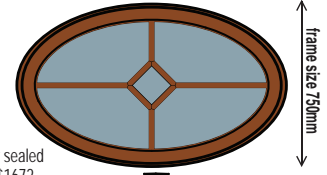

Decorative Architrave \$278ea

Triple Glazed Leadlights 460 diameter \$430 refer pg55 for leadlight design+colour selection

HAMPTON OVAL PORTHOLE

with diamond sash

frame size 1200mm

subject to availability white or clear sealed clear glazed \$1672 obscure +10%

Hampton face architraves available
• segmented with keyblocks \$750
• simple bullnose no keyblocks \$559

NEW PRODUCTS

DESIGN PERFORMANCE
Structural 1000 Pa
Water Resistance 150 Pa

Unless requested otherwise, sliding sashes will be positioned to the inside of the fixed sashes. This configuration works better for hardware but should not be opened when wet as it does not permit easy water escape. Stock sliders are made for semi protected suburban conditions.